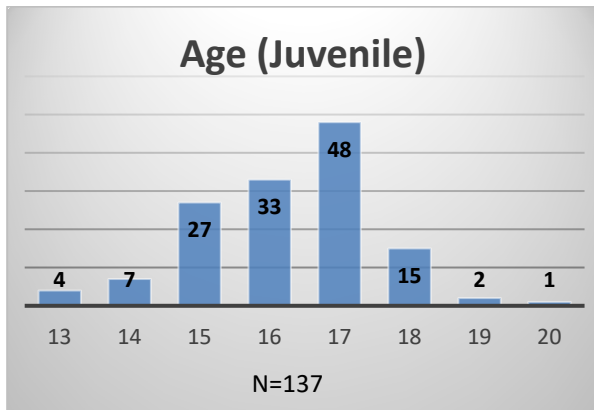

Daily Data Dashboard – December 1, 2022
Demographics for JTDC Population
Thursday Morning Midnight Count

Total # of probation Involved youth¹: 1,035

¹ Probation Active: Any youth who is pending sentencing with an active social history, has been formally placed on probation or supervision with Cook County Juvenile Probation on the date of the report.

*Age, Gender and Race for Criminal Court population (N=2) is not represented in this report.

Data sources: cFive Supervisor – Probation Population and RMIS – JTDC Population

Daily Data Dashboard – December 1, 2022
Demographics for JTDC Population
Thursday Morning Midnight Count