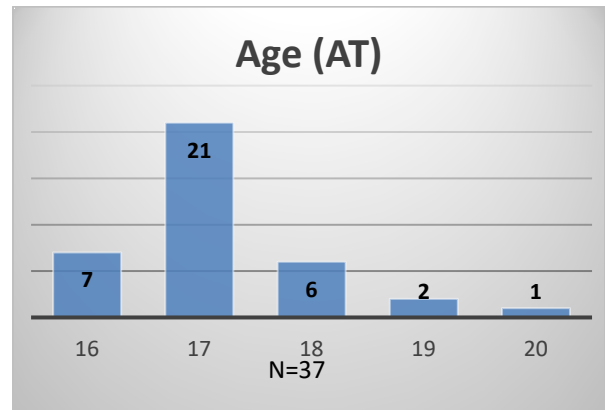

Daily Data Dashboard – December 1, 2022
Demographics for JTDC Population
Thursday Morning Midnight Count

Total # of probation Involved youth¹: 1,035

¹ Probation Active: Any youth who is pending sentencing with an active social history, has been formally placed on probation or supervision with Cook County Juvenile Probation on the date of the report.

*Age, Gender and Race for Criminal Court population (N=2) is not represented in this report.

Data sources: cFive Supervisor – Probation Population and RMIS – JTDC Population

Daily Data Dashboard – December 1, 2022
Demographics for JTDC Population
Thursday Morning Midnight Count