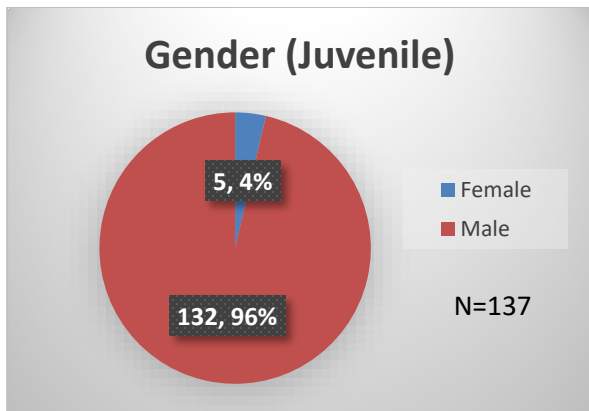

Daily Data Dashboard – December 1, 2022
Demographics for JTDC Population
Thursday Morning Midnight Count

Total # of probation Involved youth¹: 1,035

¹ Probation Active: Any youth who is pending sentencing with an active social history, has been formally placed on probation or supervision with Cook County Juvenile Probation on the date of the report.

*Age, Gender and Race for Criminal Court population (N=2) is not represented in this report.

Data sources: cFive Supervisor – Probation Population and RMIS – JTDC Population

Daily Data Dashboard – December 1, 2022
Demographics for JTDC Population
Thursday Morning Midnight Count