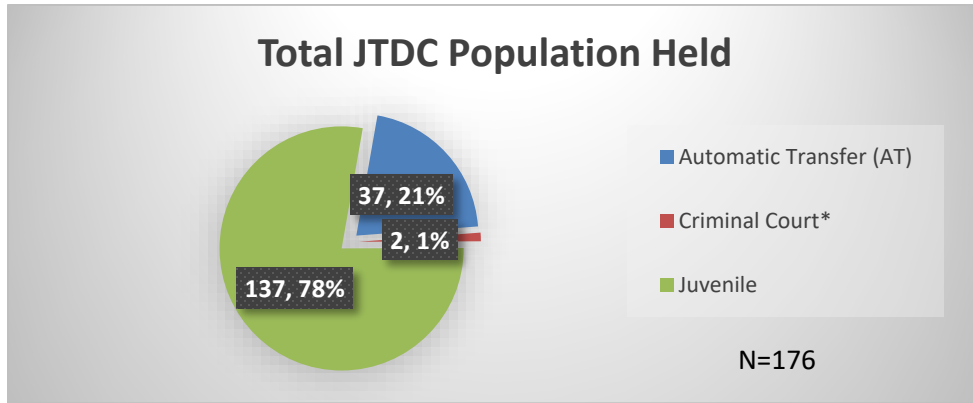

Daily Data Dashboard – December 1, 2022
Demographics for JTDC Population
Thursday Morning Midnight Count

Total # of probation Involved youth¹: 1,035

¹ Probation Active: Any youth who is pending sentencing with an active social history, has been formally placed on probation or supervision with Cook County Juvenile Probation on the date of the report.

*Age, Gender and Race for Criminal Court population (N=2) is not represented in this report.

Data sources: cFive Supervisor – Probation Population and RMIS – JTDC Population

Daily Data Dashboard – December 1, 2022
Demographics for JTDC Population
Thursday Morning Midnight Count