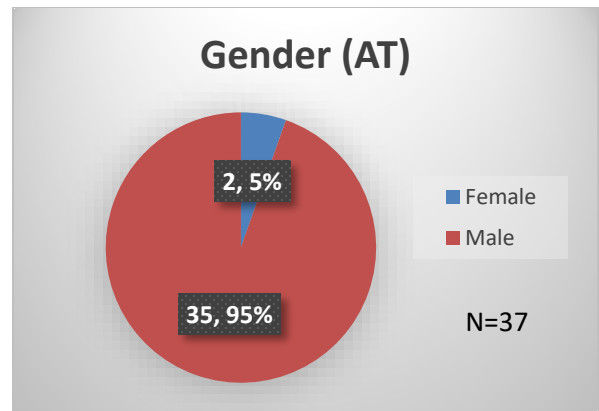

Daily Data Dashboard – December 1, 2022
Demographics for JTDC Population
Thursday Morning Midnight Count

Total # of probation Involved youth¹: 1,035

¹ Probation Active: Any youth who is pending sentencing with an active social history, has been formally placed on probation or supervision with Cook County Juvenile Probation on the date of the report.

*Age, Gender and Race for Criminal Court population (N=2) is not represented in this report.

Data sources: cFive Supervisor – Probation Population and RMIS – JTDC Population

Daily Data Dashboard – December 1, 2022
Demographics for JTDC Population
Thursday Morning Midnight Count